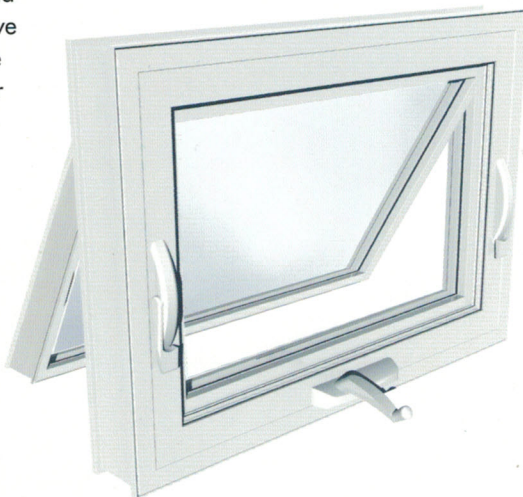

Vinyl Kraft  
Windows and Doors

CASEMENTS & AWNINGS

# CASEMENTS

Single nested operator handle

Dual arm operator that has a corrosion resistant coating

Multi point locking hardware with 3 keepers hidden in the frame

# AWNINGS

Awning windows are hinged at the top and swing out from the bottom. This allows for some unique architectural design combinations. They have all of the same features as our casement windows.

## Double Pane

All welded vinyl construction and a foam filled option increases the over-all R-Value of the window. This is one of the most energy efficient windows we offer, giving you years of increased energy savings.