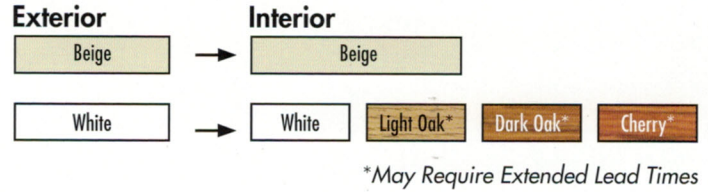

# COLOR OPTIONS

## Standard Color Options

Standard interior window colors are white and beige. Optional wood grain finishes are light oak, dark oak, and cherry.