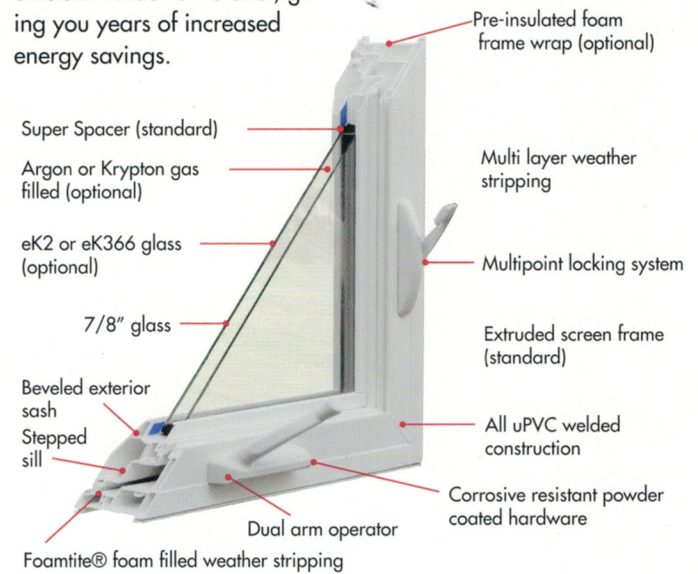

# CASEMENTS

Single nested operator handle

Dual arm operator that has a corrosion resistant coating

Multi point locking hardware with 3 keepers hidden in the frame

# AWNINGS

Awning windows are hinged at the top and swing out from the bottom. This allows for some unique architectural design combinations. They have all of the same features as our casement windows.

## Double Pane

All welded vinyl construction and a foam filled option increases the over-all R-Value of the window. This is one of the most energy efficient windows we offer, giving you years of increased energy savings.